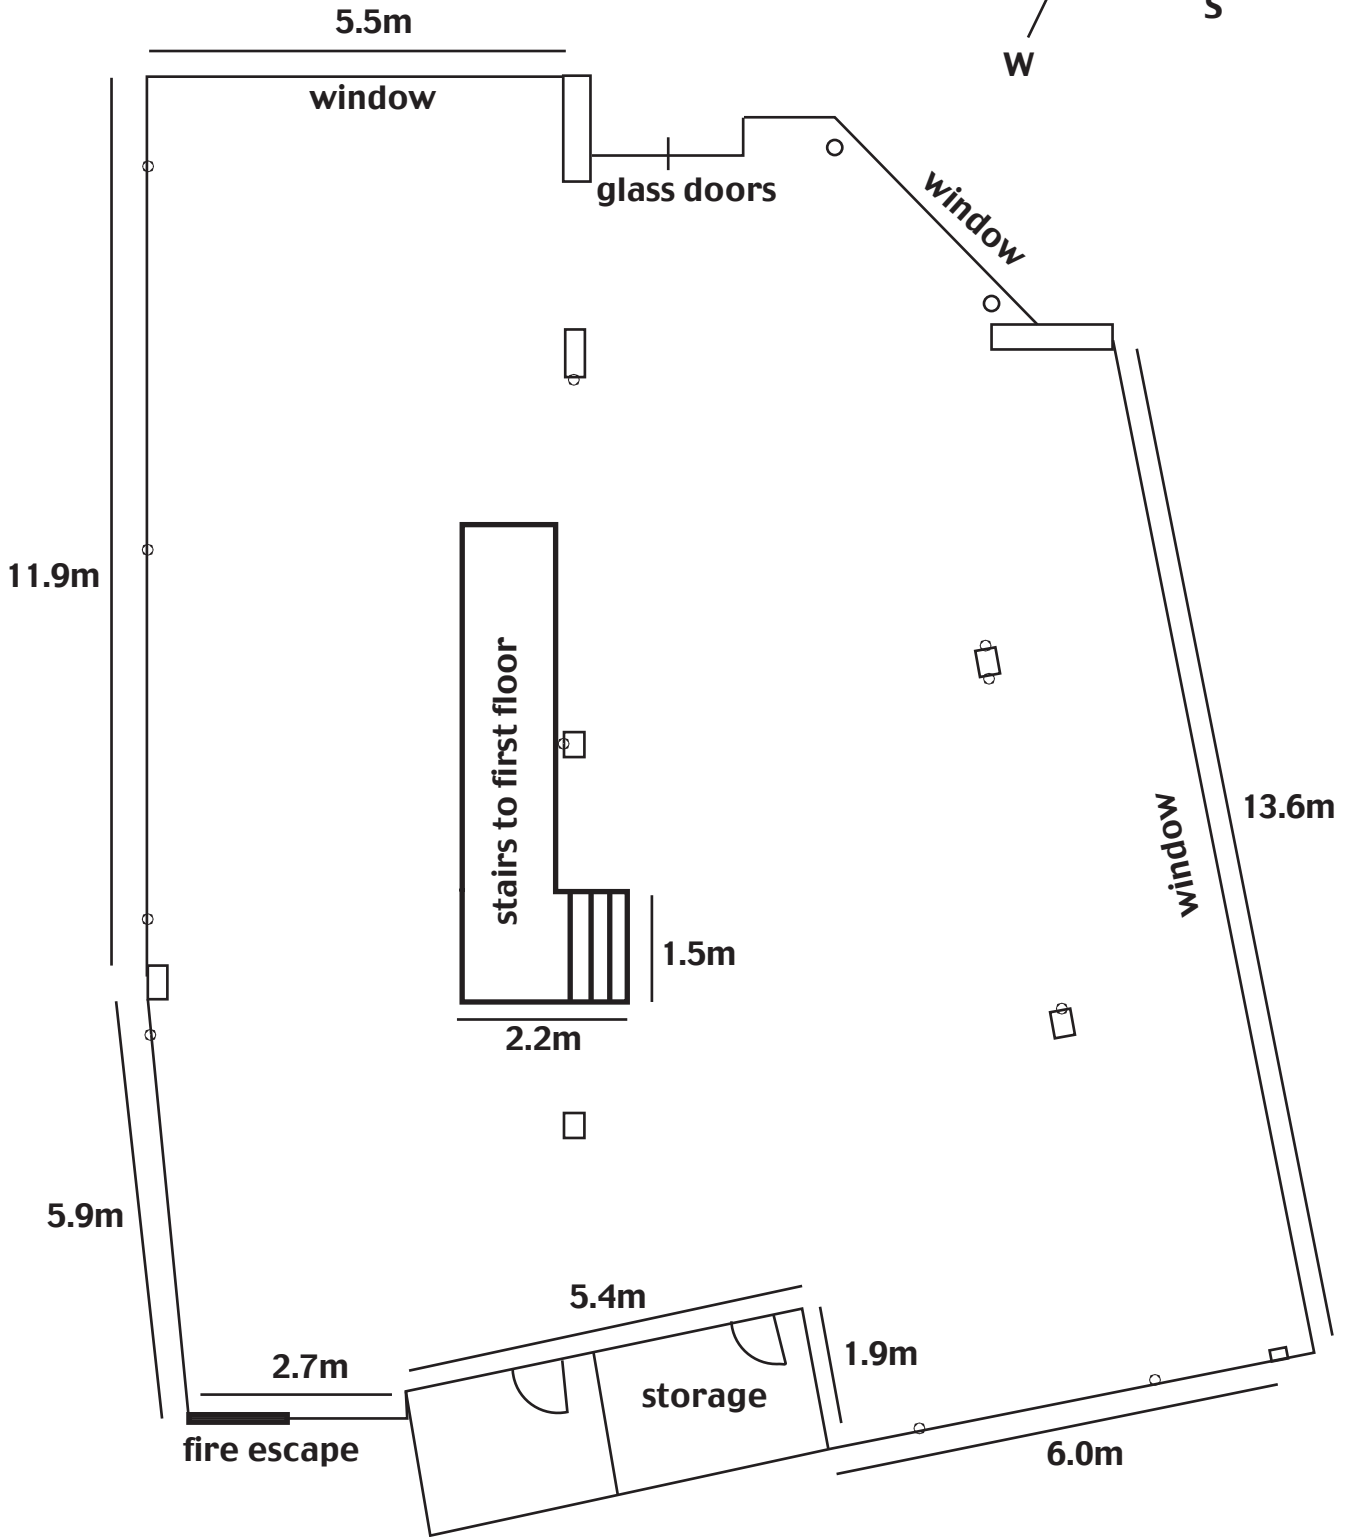

Ground Floor

max ceiling height 3.3m

○ **electric socket**